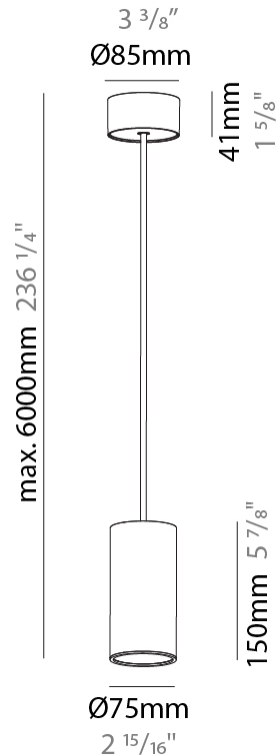

GENERAL

Series: Hangover
Subseries: Hangover Monopoint Surface Canopy
Brand: Prolicht
Division: Architectural
Mounting Type: Suspension
Mounting Location: Ceiling
Subcategory: Pendant

PHYSICAL

Shape: Cylinder
Diameter (mm): 75
Diameter (in): 2 15/16
Height (mm): 150
Height (in): 5 7/8
Max. Overall Height (mm): 2150
Max. Overall Height (in): 84 5/8
Light Distribution: Direct
Diffuser: Shine Ring 0-6
Fixture Finish: SSR / BKV / CWI / CRY / HAB / UFT / ITA / RUA / FTG / MYG / LOD / PUS / FRO / FUP / KIA / POP / BLS / SPG / MEY / GOH / GUM / CHC / COM / ABZ / JAG / OBR / MOS / ROR
Fixture Material: Aluminum
Cable Details: 2000mm / 6000mm Cable in White / Black / Orange / Red

ELECTRICAL

Lamp Type: LED (Zhaga Standard)
Input Wattage (W): 10.95
Total Output Wattage (W): 9.18
Dimming: Non-Dimmable
Driver Included: Yes
Driver Location: Integrated
Driver Type: Constant Current
Driver Class: Class 2
Input Voltage (V): 120
Constant Current (MA): 500
Upon Request: Remote: 0-10Vdc dimming / Phase dimming 120Vac / Non-dimming 120/277Vac

LED

Number of LEDs: 1
Color Temperature (°K): 2700 / 3000 / 4000
Max. Delivered Lumen (lm): 923
CRI: >90 CRI
Efficiency (%): 86
Lamp Life (hrs): 50000

OPTICAL

Reflector°: 18 / 36 / 52

RATINGS AND CERTIFICATIONS

Certified By: Certified for North American Standards
IP rating: IP20